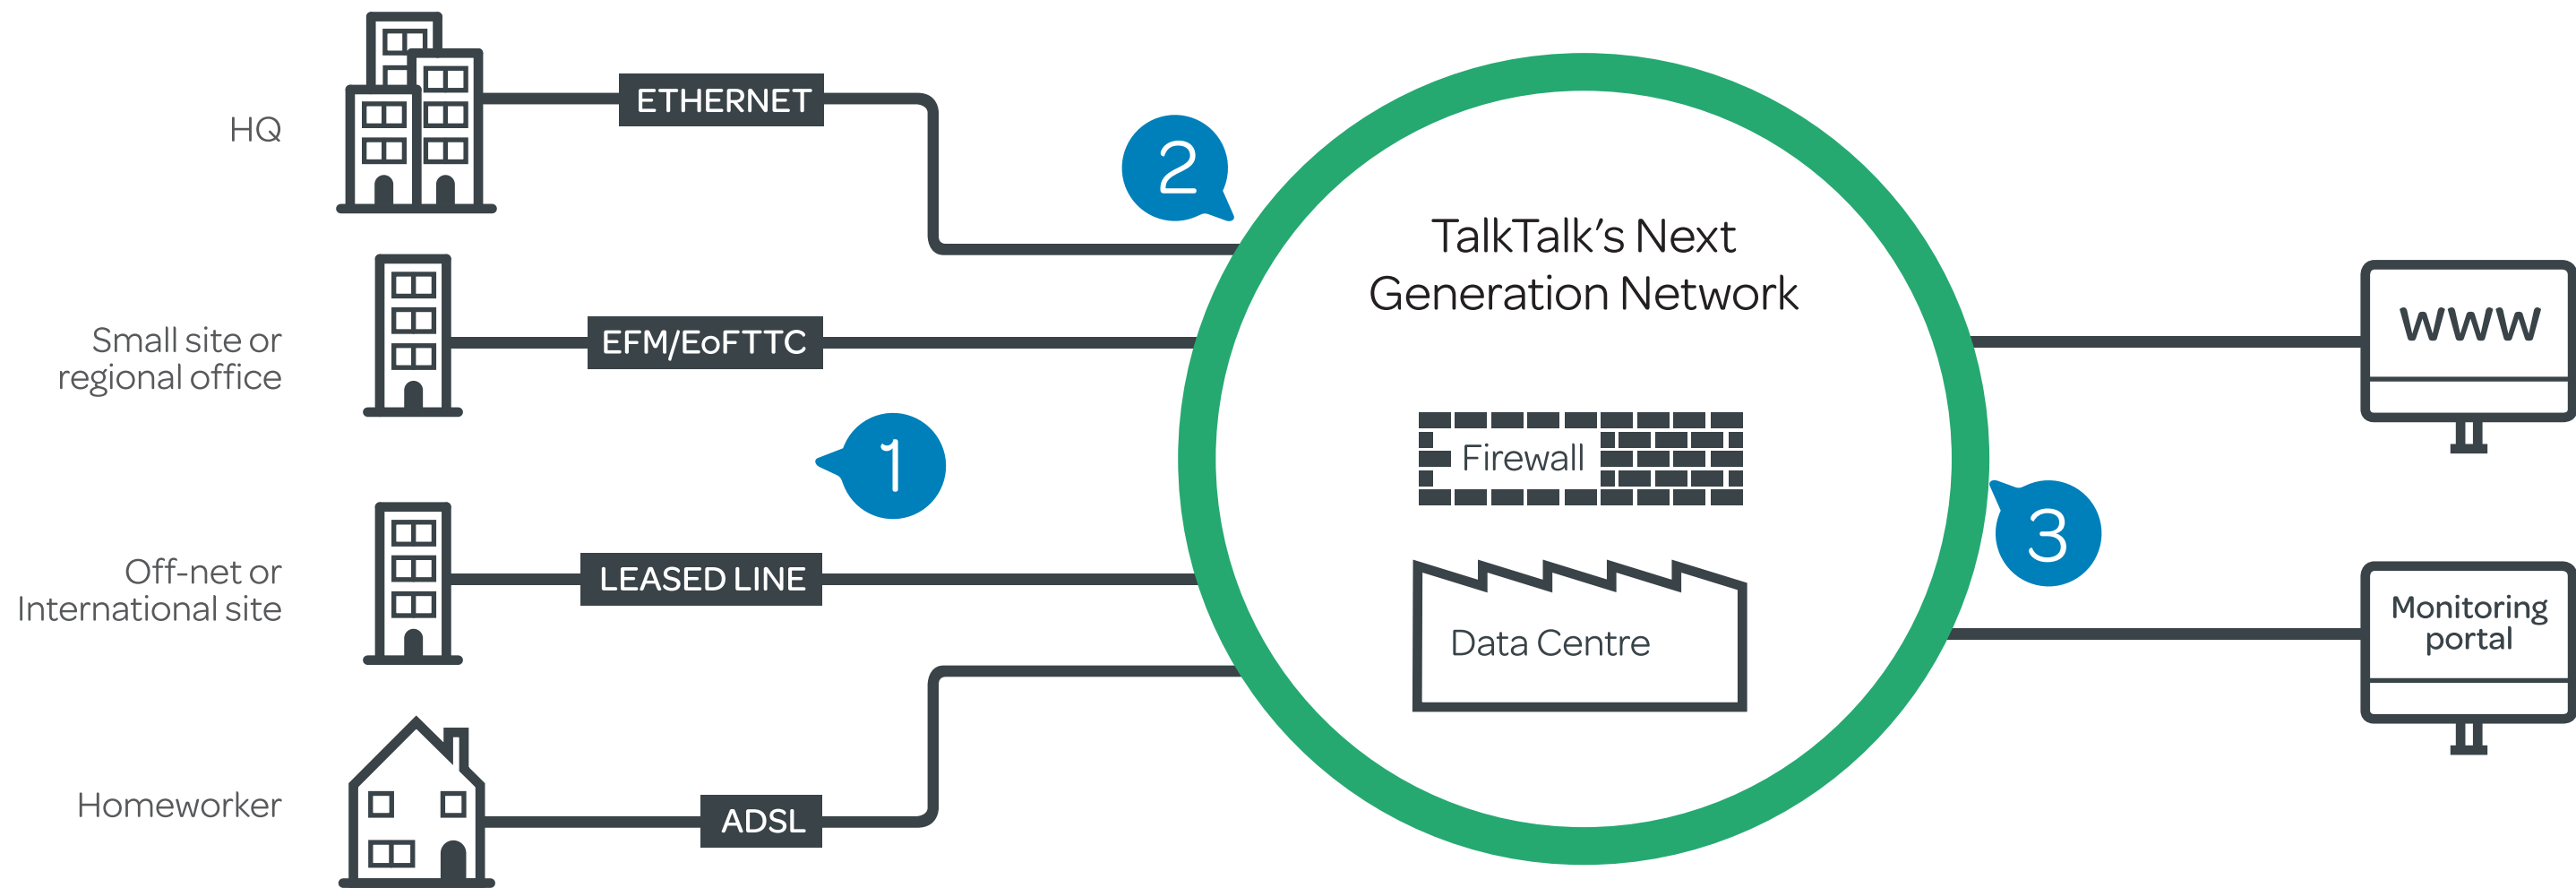

MPLS IPVPN

1

Connectivity options

Connect all of your geographically dispersed sites. Each site can choose from a range of connectivity options to suit each requirement.

2

Connect to the network

Sites are connected by a VPN allowing you to be able to securely transport traffic with different levels of prioritisation between each location. It also allows you to connect securely to any equipment hosted in our data centre securely.

3

Connection management

You can have internet breakout with the option of a managed firewall keeping your network secure. Each solution has a management portal which allows you to view each sites uptime and usage.